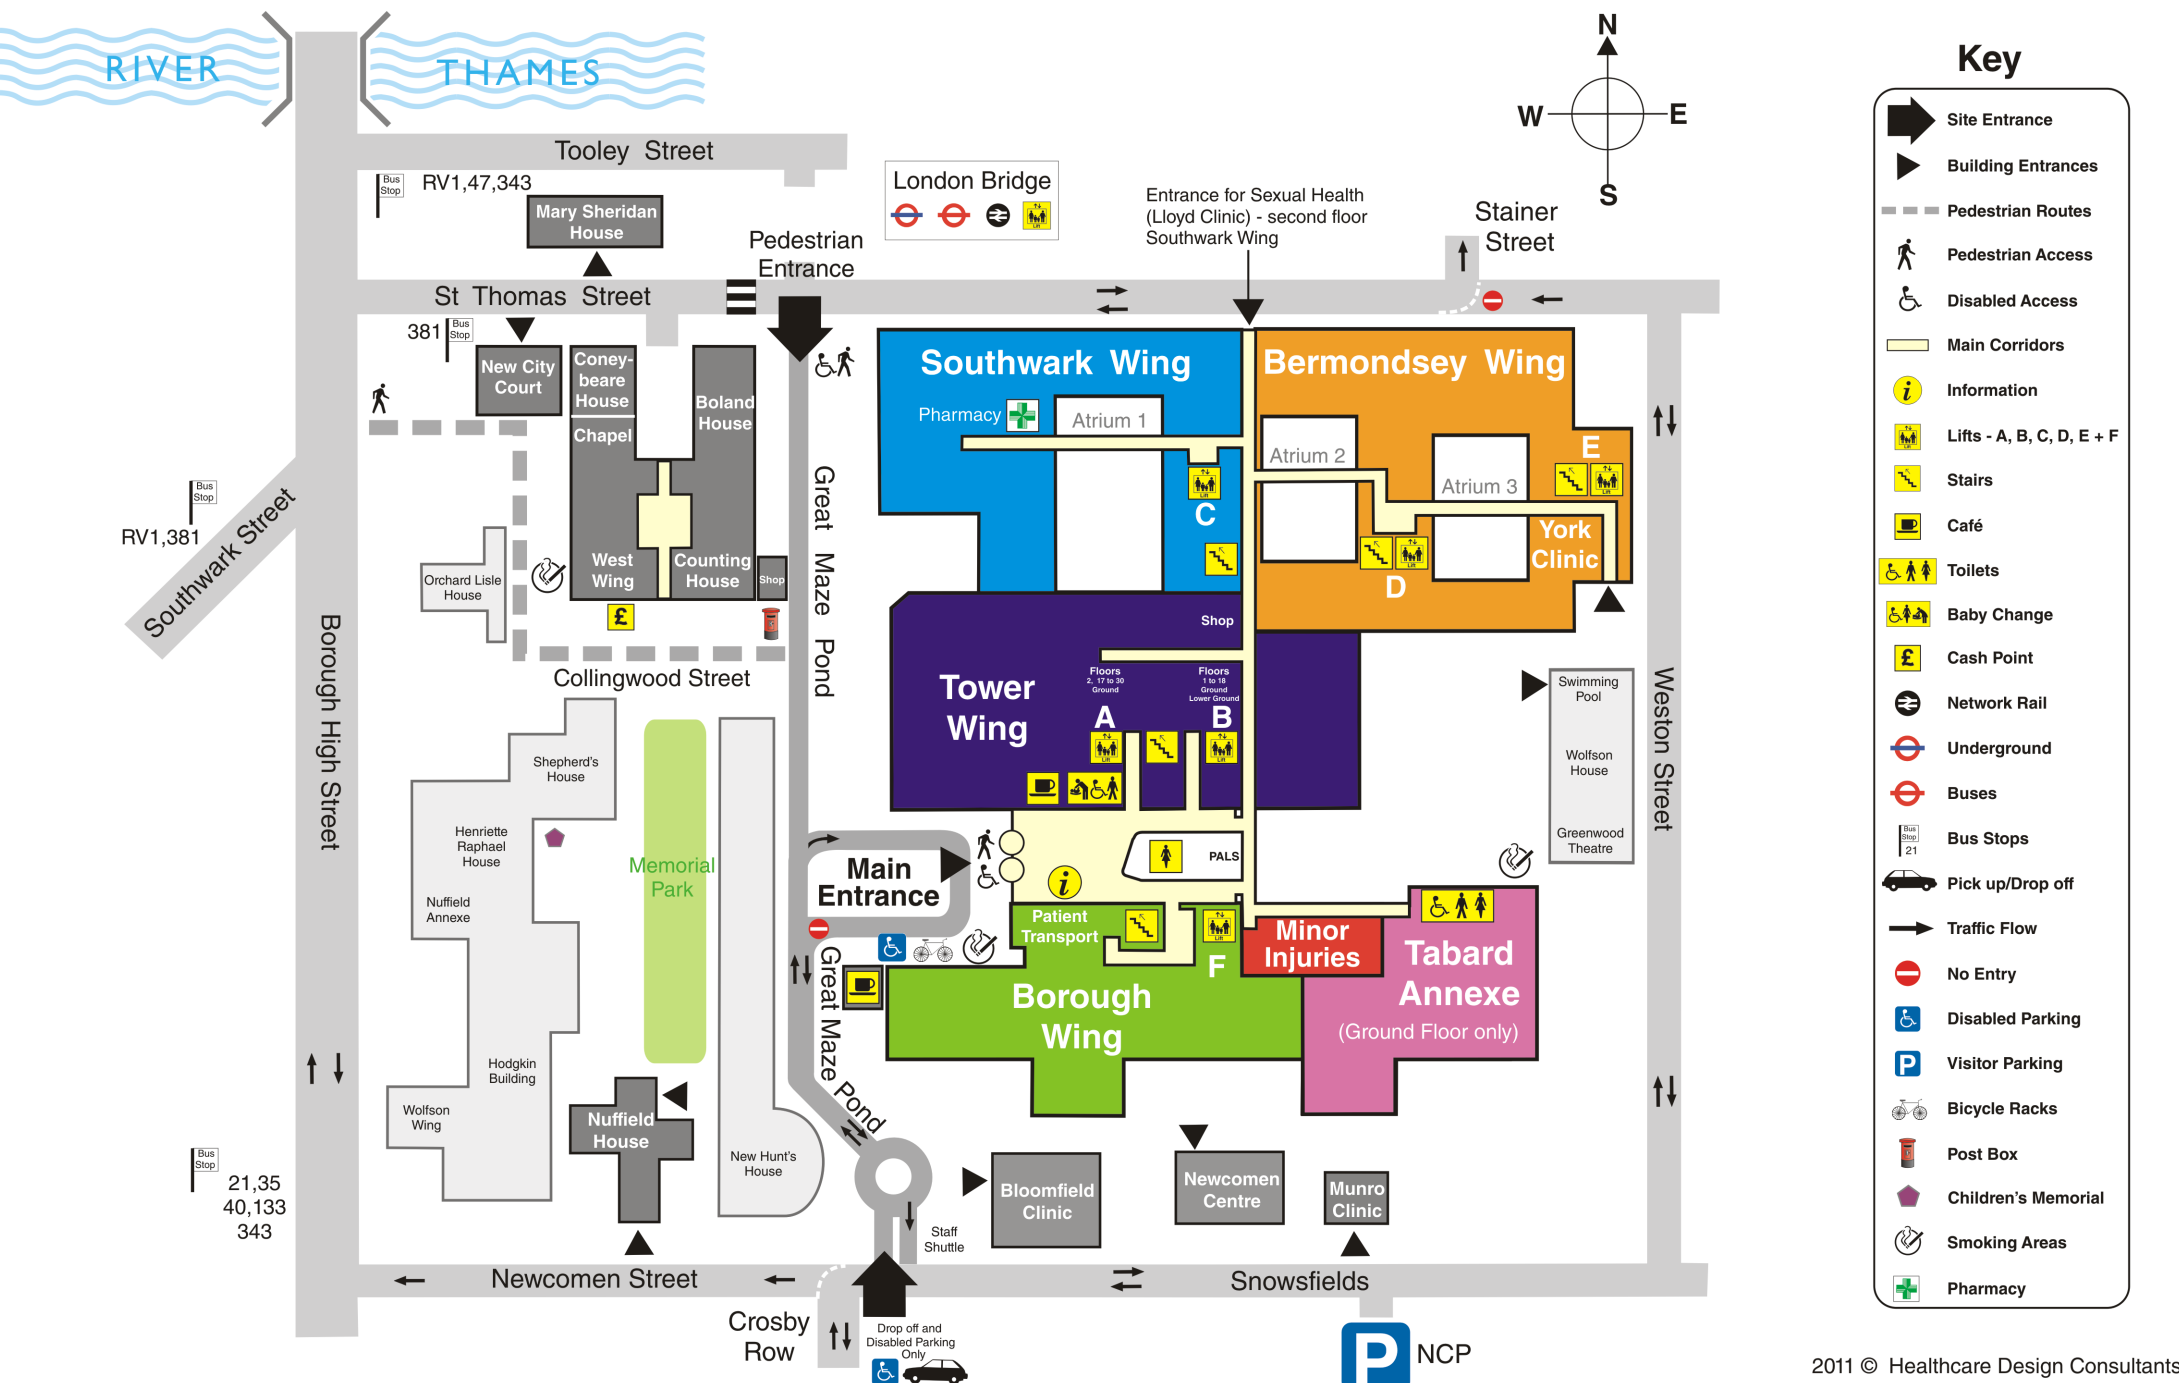

Guy's Hospital

Great Maze Pond, London SE1 9RT

Key

-  Site Entrance
-  Building Entrances
-  Pedestrian Routes
-  Pedestrian Access
-  Disabled Access
-  Main Corridors
-  Information
-  Lifts - A, B, C, D, E + F
-  Stairs
-  Café
-  Toilets
-  Baby Change
-  Cash Point
-  Network Rail
-  Underground
-  Buses
-  Bus Stops
-  Pick up/Drop off
-  No Entry
-  Disabled Parking
-  Visitor Parking
-  Bicycle Racks
-  Post Box
-  Children's Memorial
-  Smoking Areas
-  Pharmacy